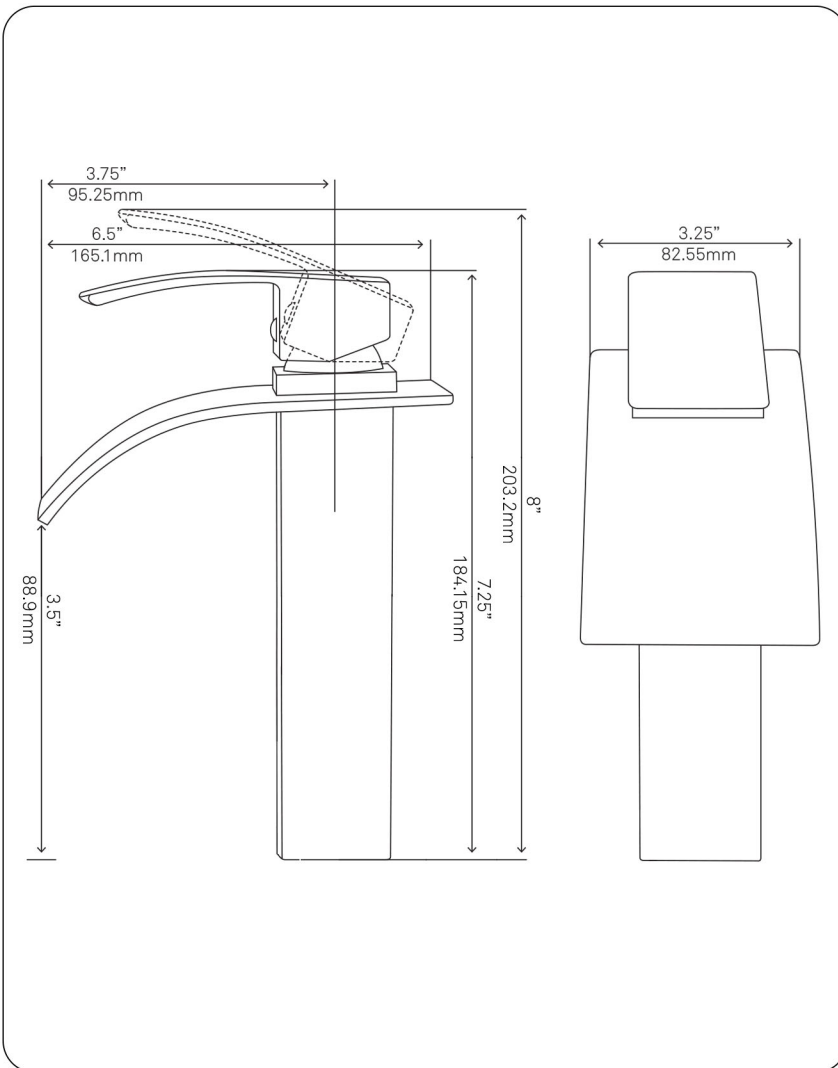

NOVATTO

GF-136SGM REMI Lav Faucet, Gunmetal

Requested By: _____

Specific Features: _____

STANDARD SPECIFICATIONS:

- Waterfall faucet with gunmetal finish
- Single handle control
- Solid brass construction
- High pressure ceramic cartridge
- Single hole deck mount installation
- Spout reach: 3.75-inches
- Spout height: 3.5-inches
- 1.5-inch mounting hole diameter
- cUPC and AB1953 low lead compliant
- ASME A112.18.1-1-2011/CSA B125.1-11
- NSF 61 and NSF 372 certified
- EPA WaterSense® available

WARRANTY:

Limited lifetime warranty

- See www.NovattoInc.com for details

COORDINATING ACCESSORIES:

- Glacier Ice Restoration and Sealer kit

NOTES

Novatto reserves the right (1) to make changes in specifications and materials, and (2) to change or discontinue models, both without notice or obligation. Dimensions are for reference only, see www.NovattoInc.com for finish options and product availability.